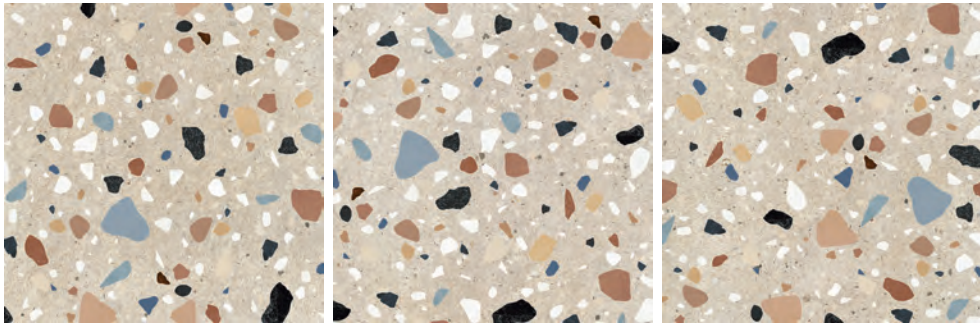

Sand

Ürün Product	Ebat | Sizes (cm/in)	Kalınlık Thickness (mm)	Pieces Adet X	M² X	X	M² X	kg X	SKID Wgt Deviation (%)
Sırlı Porselen Glazed Porcelain (Rectified)	60x60 24"x24"	8.2mm	4	1.44	32	46.08	863.4 kg	-/+ 3
Sırlı Porselen Glazed Porcelain (Rectified)	60x120 24"x48"	8.2mm	2	1.44	34	48.96	912.2 kg	-/+ 3