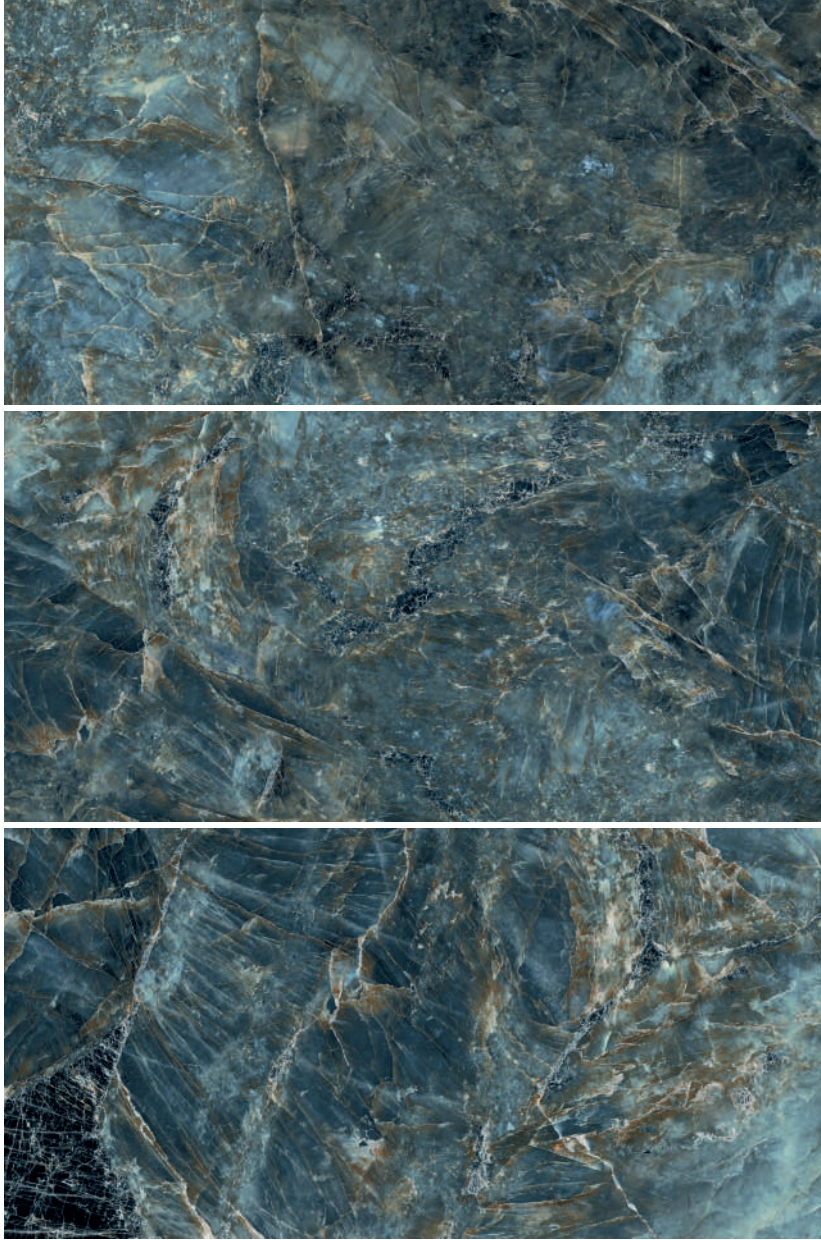

EBAT | SIZES

60x120
24"x48"

Dark Blue
Koyu Mavi

Ürün Product	Ebat | Sizes (cm/in)	Kalınlık Thickness (mm)	Pieces Adet X	M² X	X	M² X	kg X	SKID Wgt Deviation (%)
Sırlı Porselen Glazed Porcelain (Rectified)	60x120 24"x48"	8.2mm	2	1.44	34	48.96	912.2 kg	-/+ 3