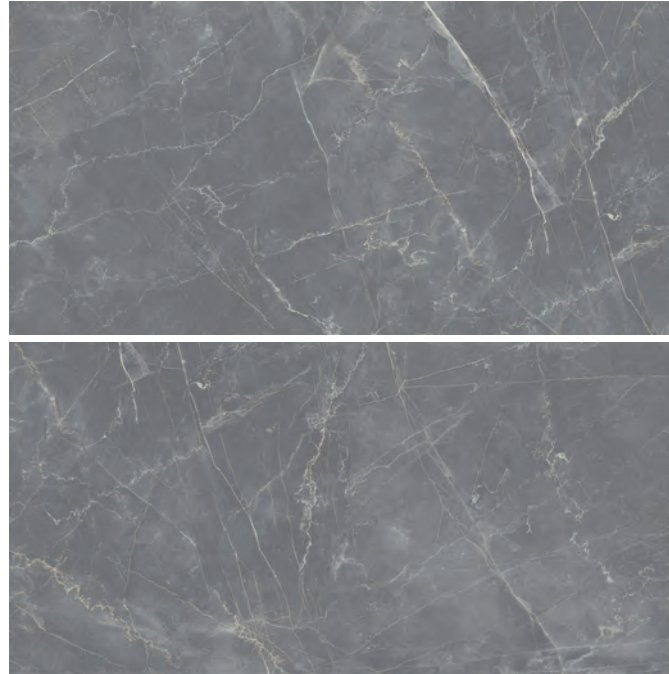

Grey
Gri

Ürün Product	Ebat | Sizes (cm/in)	Kalınlık Thickness (mm)	Pieces Adet X	M² X	X	M² X	kg X	SKID Wgt Deviation (%)
Sırlı Porselen Glazed Porcelain (Rectified)	60x120 24"x48"	8.2mm	2	1.44	34	48.96	912.2 kg	-/+ 3