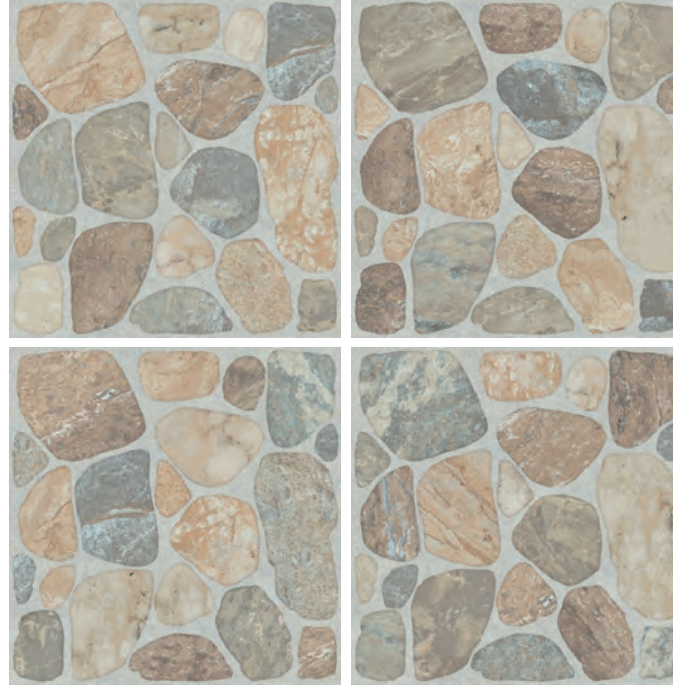

EBAT | SIZES

45x45
18"x18"

Multi

Ürün Product	Ebat | Sizes (cm/in)	Kalınlık Thickness (mm)	Pieces Adet X	M² X	X	M² X	kg X	SKID Wgt Deviation (%)
Sırlı Porselen Glazed Porcelain	45x45 18"x18"	8.2 mm	7	1.42	52	73.84	1324 kg	-/+ 3