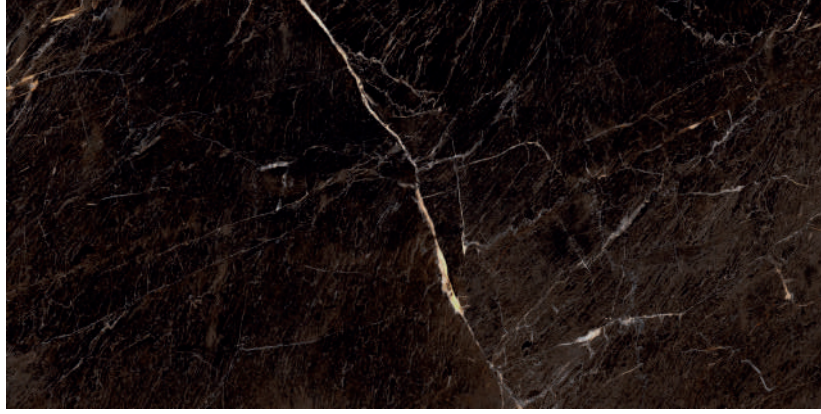

EBAT | SIZES

60x120
24"x48"

Brown
Kahve