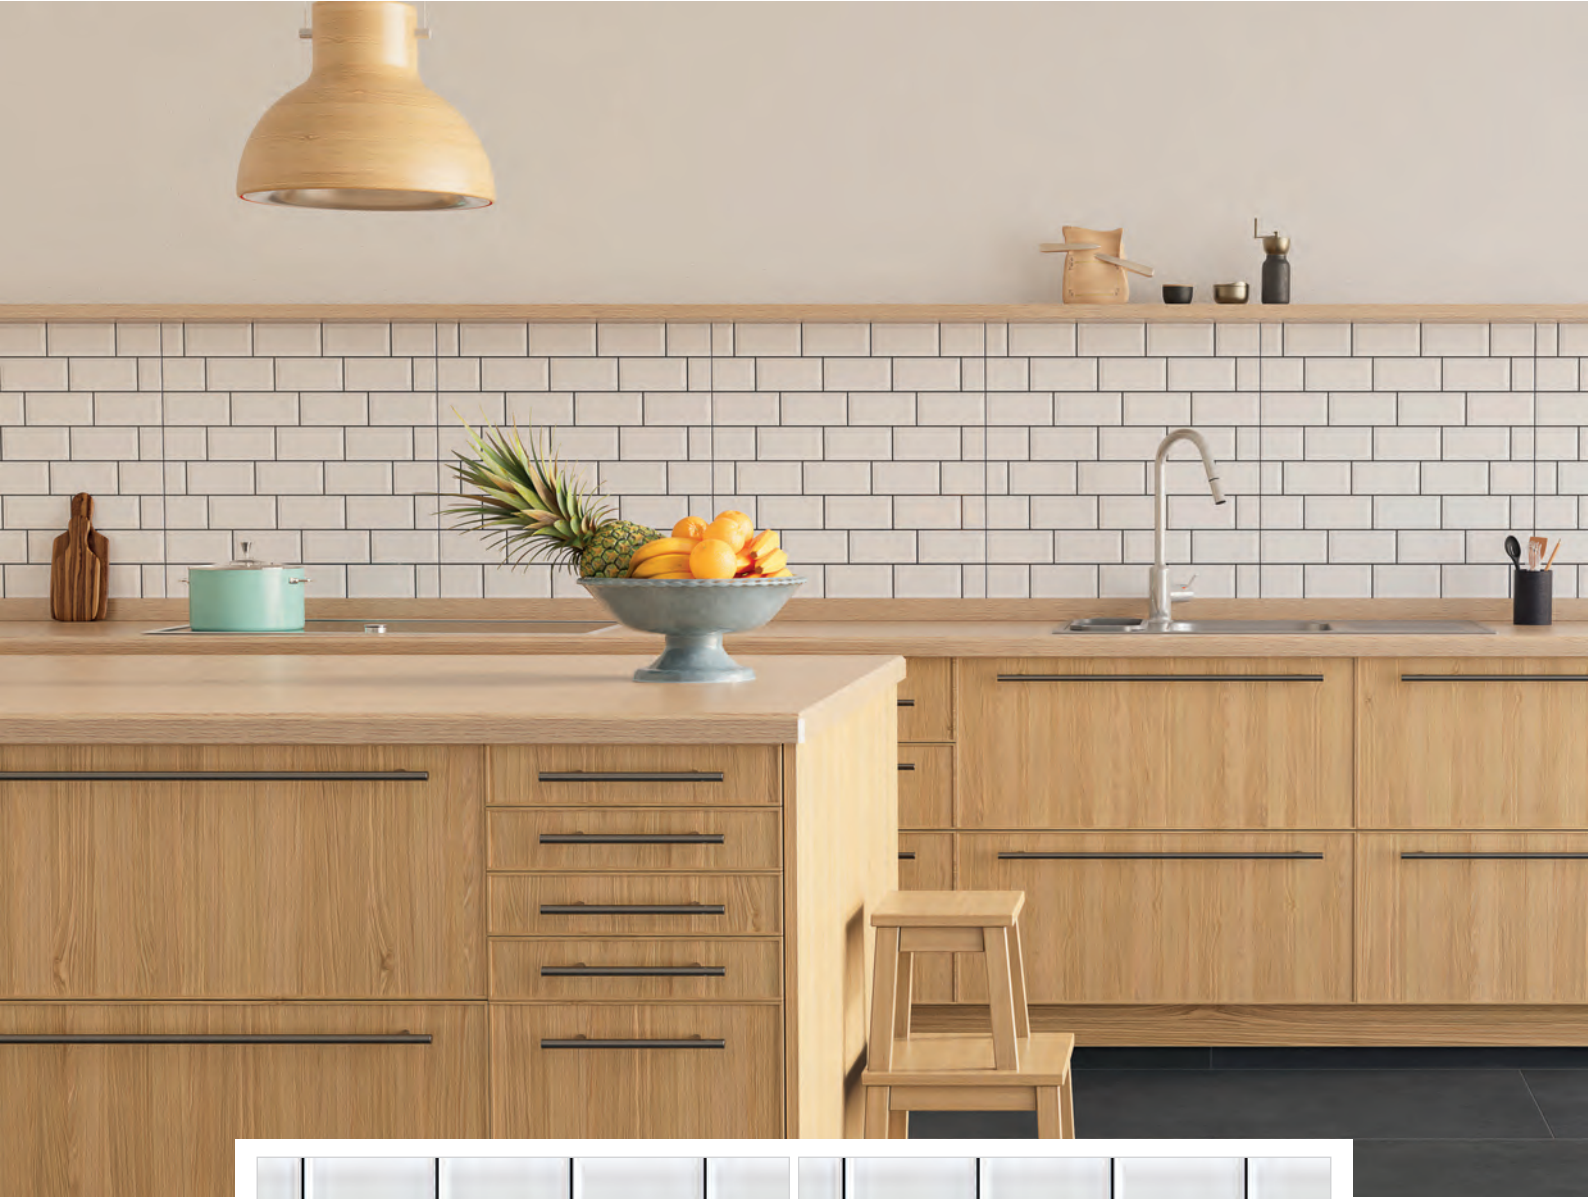

30x60
12"x24"

White
Beyaz

Ürün Product	Ebat | Sizes (cm/in)	Kalınlık Thickness (mm)	Pieces Adet X	M² X	X	M² X	kg X	SKID Wgt Deviation (%)
Duvar Karosu Wall Tile (Relief/Rölyef)	30x60 12"x24"	8.7 mm	7	1.26	60	75.6	1192 kg	-/+ 3