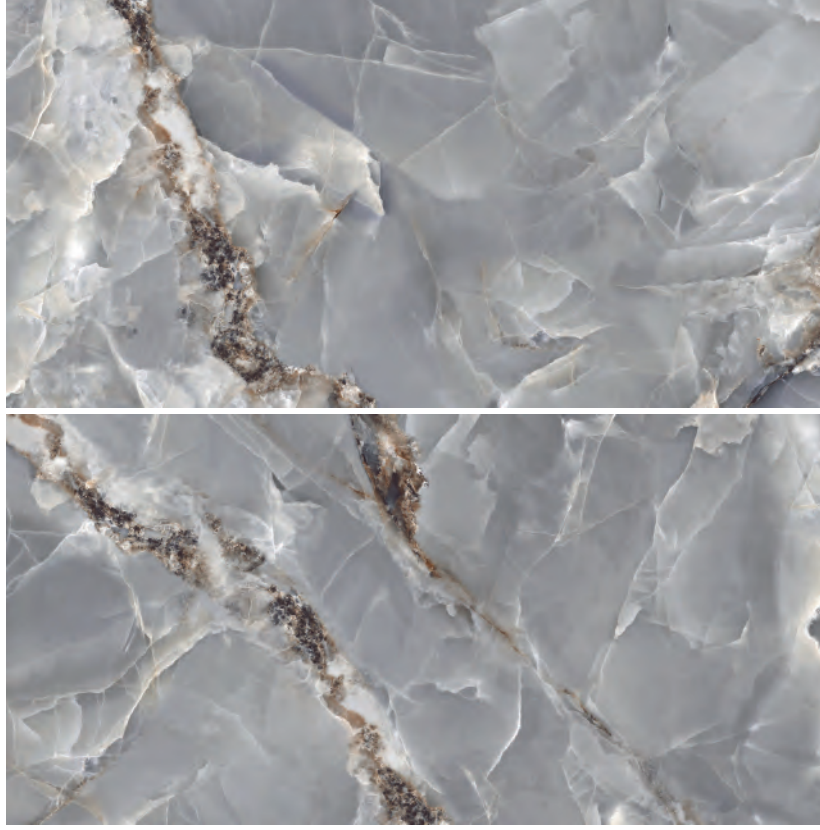

EBAT | SIZES

60x120 80x160
24"x48" 32"x64"

Grey
Gri