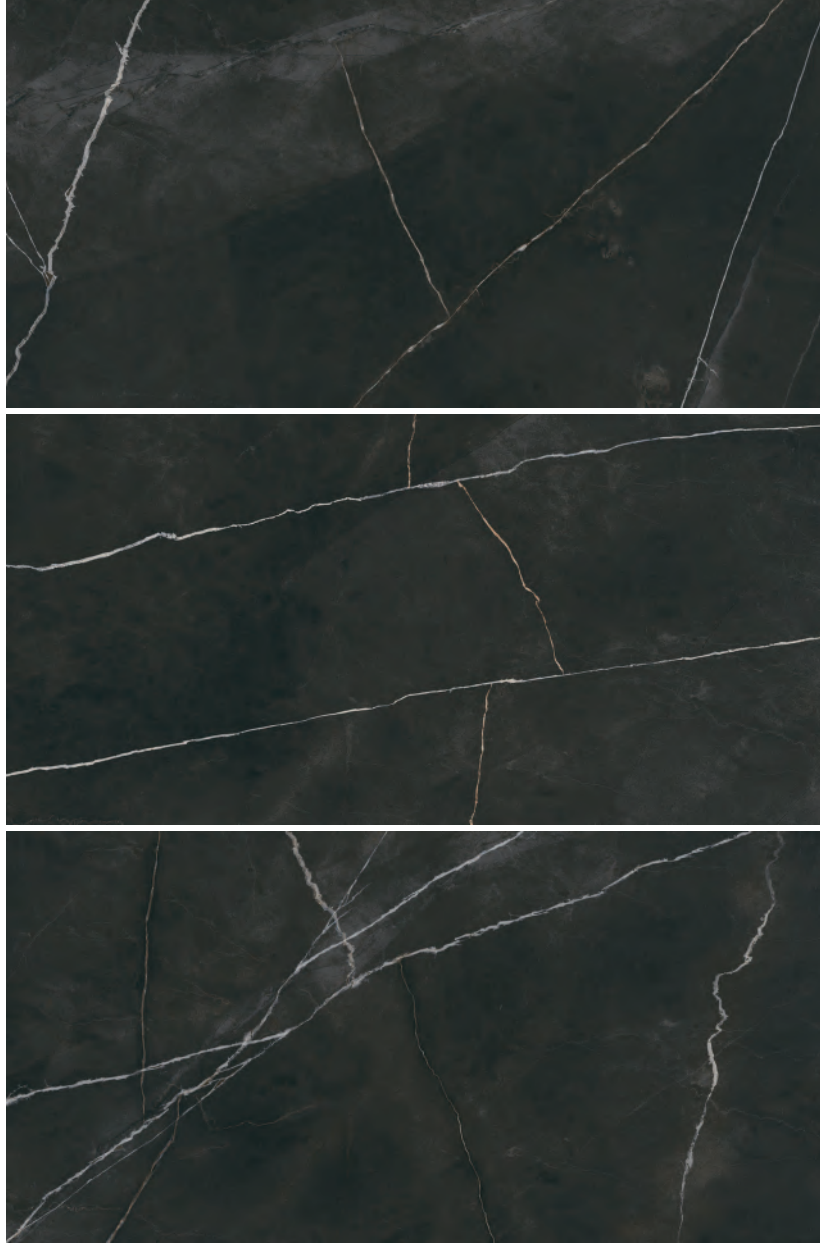

EBAT | SIZES

60x120
24"x48"

Black
Siyah

Ürün Product	Ebat | Sizes (cm/in)	Kalınlık Thickness (mm)	Pieces Adet X	M² X	X	M² X	kg X	SKID Wgt Deviation (%)
Sırlı Porselen Glazed Porcelain (Rectified)	60x120 24"x48"	8.2mm	2	1.44	34	48.96	912.2 kg	-/+ 3