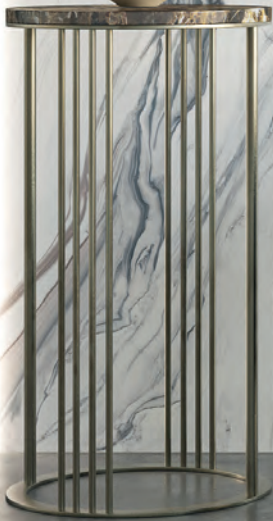

EBAT | SIZES

30x60
12"x24"

60x120
24"x48"

100x100
40"x40"

Bianco

Grey

Gri

Ürün Product	Ebat Sizes (cm/in)	Kalınlık Thickness (mm)	Pieces Adet	X	M ² X	X	M ² X	kg X	SKID Wgt Deviation (%)	
Sırlı Porselen Glazed Porcelain	30x60 12"x24"	8.4 mm	8	X	1.44	X	32	46.08	876 kg	-/+ 3
Sırlı Porselen Glazed Porcelain	60x120 24"x48"	8.2 mm	2	X	1.44	X	34	48.96	912.2 kg	-/+ 3
Sırlı Porselen Glazed Porcelain	100x100 40"x40"	11.2 mm	2	X	2	X	26	52	1343.6 kg	3