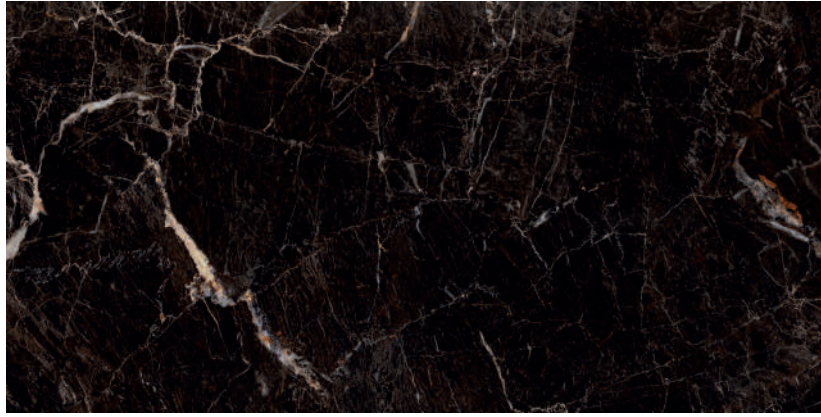

EBAT | SIZES

60x120
24"x48"

Brown
Kahve