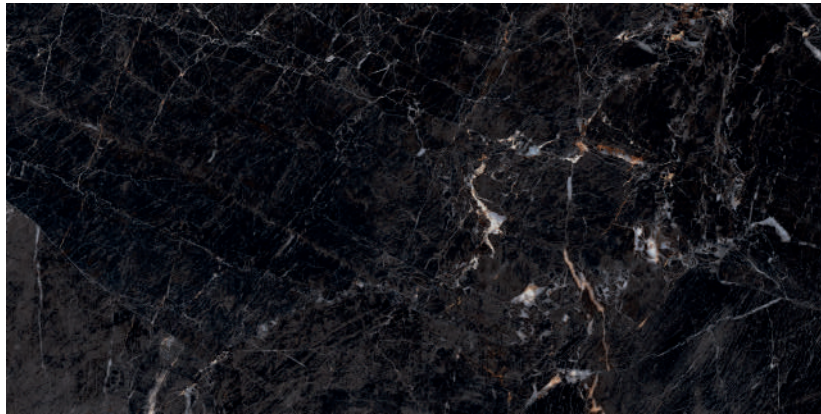

Black
Siyah

Ürün Product	Ebat | Sizes (cm/in)	Kalınlık Thickness (mm)	Pieces Adet X	M² X	X	M² X	kg X	SKID Wgt Deviation (%)
Sırlı Porselen Glazed Porcelain (Rectified)	60x120 24"x48"	8.2mm	2	1.44	34	48.96	912.2 kg	-/+ 3