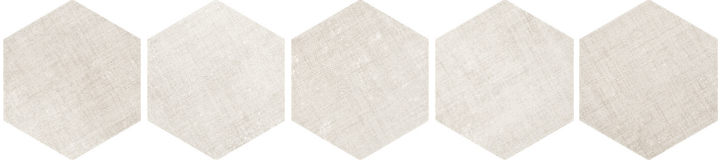

YURT BAY
S E R A M İ K

21.5x25 8 1/4"x 10"

Ivory

Silver

Taupe