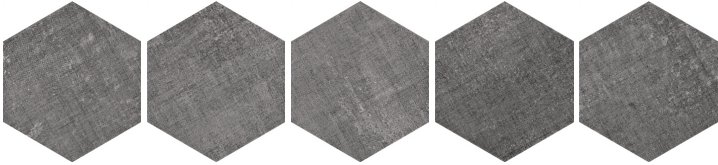

YURT BAY
S E R A M İ K

21.5x25 8 1/4"x 10"

Ivory

Silver

Taupe